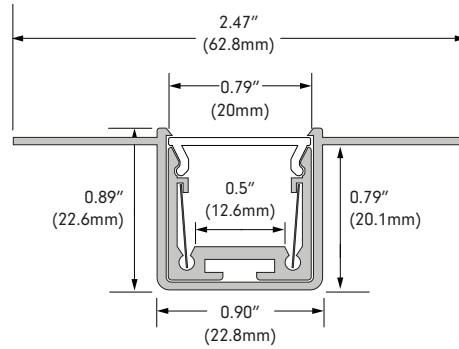

DUET 04 | COLLECTION

Design Guide

04 Profile & Dimensions

04 Mud-In Profile & Dimensions

04 Recessed Profile & Dimensions

Available TivoTape Options - Indoor

DEFINE
SB
HO
LB

ELITE
SB
HO
VHO

***DUET-04-CHAN-M-6.5**
 Mud-In PC fire-proof extrusion
 6.5' Length

DUET-04-LNS-XXX-6.5
XXX = OPL (Opal), **CLR** (Clear),
DIF (Diffused), **BLK** (black)
 PC lens, 6.5' Length

DUET-04-REFLECT-6.5
 PET inner channel reflector
 White, 6.5' Length

DUET-04-EC-01
 Solid End Cap

DUET-04-EC-02
 Powerfeed End-Cap

DUET-04-CLP-SS
 Sliver stainless steel clip

DUET 04 Recessed Ordering Information

DUET-04-CHAN-XXX-6.5
XXX = SLV (silver), **WHT** (white),
GLD (gold), **BLK** (black)
 Aluminum extrusion
 6.5' Length

DUET 04 Joiners

DUET-04-JOINT-180
180° Joint Bracket

DUET-04-JOINT-90-V
Vertical 90° Corner Joiner

DUET-04-JOINT-90
90° Corner Joiner

DUET-04-JOINT-X-30150
X Joiner, 30°-150°

DUET-04-JOINT-L-30330-I
L Inside Joiner, 30°-330°