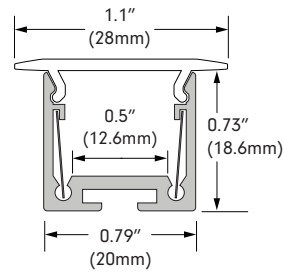

04 Recessed Profile & Dimensions

Available TivoTape Options - Indoor

DEFINE
SB
HO
LB

ELITE
SB
HO
VHO

ELITE+
Plus
Pro
Vision
Flow

FUSE24
RGB
RGB+W
RGB+W+W
DW
Pixle24 RGB
Pixle24 RGBW

FUSE12
PiXEL12 RGB