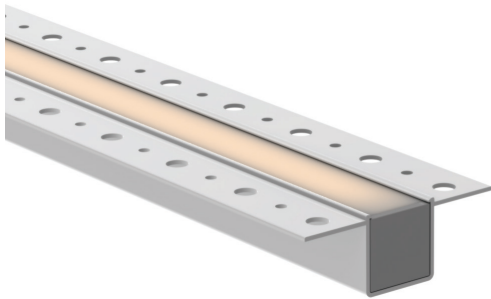

04 Mud-In Profile & Dimensions