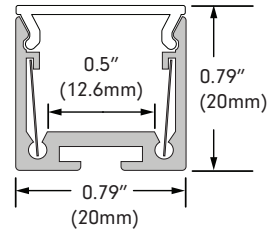

DUET 04 | COLLECTION

Design Guide

04 Profile & Dimensions

04 Mud-In Profile & Dimensions

04 Recessed Profile & Dimensions

Available TivoTape Options - Indoor

DEFINE
SB
HO
LB

ELITE
SB
HO
VHO

***DUET-04-CHAN-M-6.5**
 Mud-In PC fire-proof extrusion
 6.5' Length

DUET-04-LNS-XXX-6.5
XXX = OPL (Opal), **CLR** (Clear),
DIF (Diffused), **BLK** (black)
 PC lens, 6.5' Length

DUET-04-REFLECT-6.5
 PET inner channel reflector
 White, 6.5' Length

DUET-04-EC-01
 Solid End Cap

DUET-04-EC-02
 Powerfeed End-Cap

DUET-04-CLP-SS
 Sliver stainless steel clip

DUET 04 Recessed Ordering Information

DUET-04-CHAN-XXX-6.5
XXX = SLV (silver), **WHT** (white),
GLD (gold), **BLK** (black)
 Aluminum extrusion
 6.5' Length

DUET 04 Joiners

DUET-04-JOINT-180
180° Joint Bracket

DUET-04-JOINT-90-V
Vertical 90° Corner Joiner

DUET-04-JOINT-90
90° Corner Joiner

DUET-04-JOINT-X-30150
X Joiner, 30°-150°

DUET-04-JOINT-L-30330-I
L Inside Joiner, 30°-330°